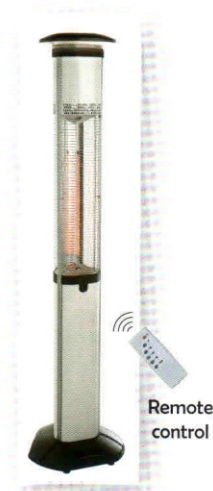

# SIRO Heater

This stylish Electric Heater fits in today's Modern Surroundings with the following features :

- 360 Degree Heating – 3 separate Heating Elements
- Independent Switches for each Element
- Supplied with a cable Storage Cabinet
- Long Tube Life – in excess of 5000 hours
- IP34 Weather Protection

Remote control for CF-600R

**Model No. : CF -600R ( With a lamp and a remote control )**

Product size : 38.8 x 41.7 x 166.8 cm  
Carton size : 114 x 35 x 36 cm  
Package : 1 pc / carton

Heating area :  $\approx 25 M^2$   
Rating: 2700W (900W x3) , 32W (Lamp) ,  
220~240V , 50Hz